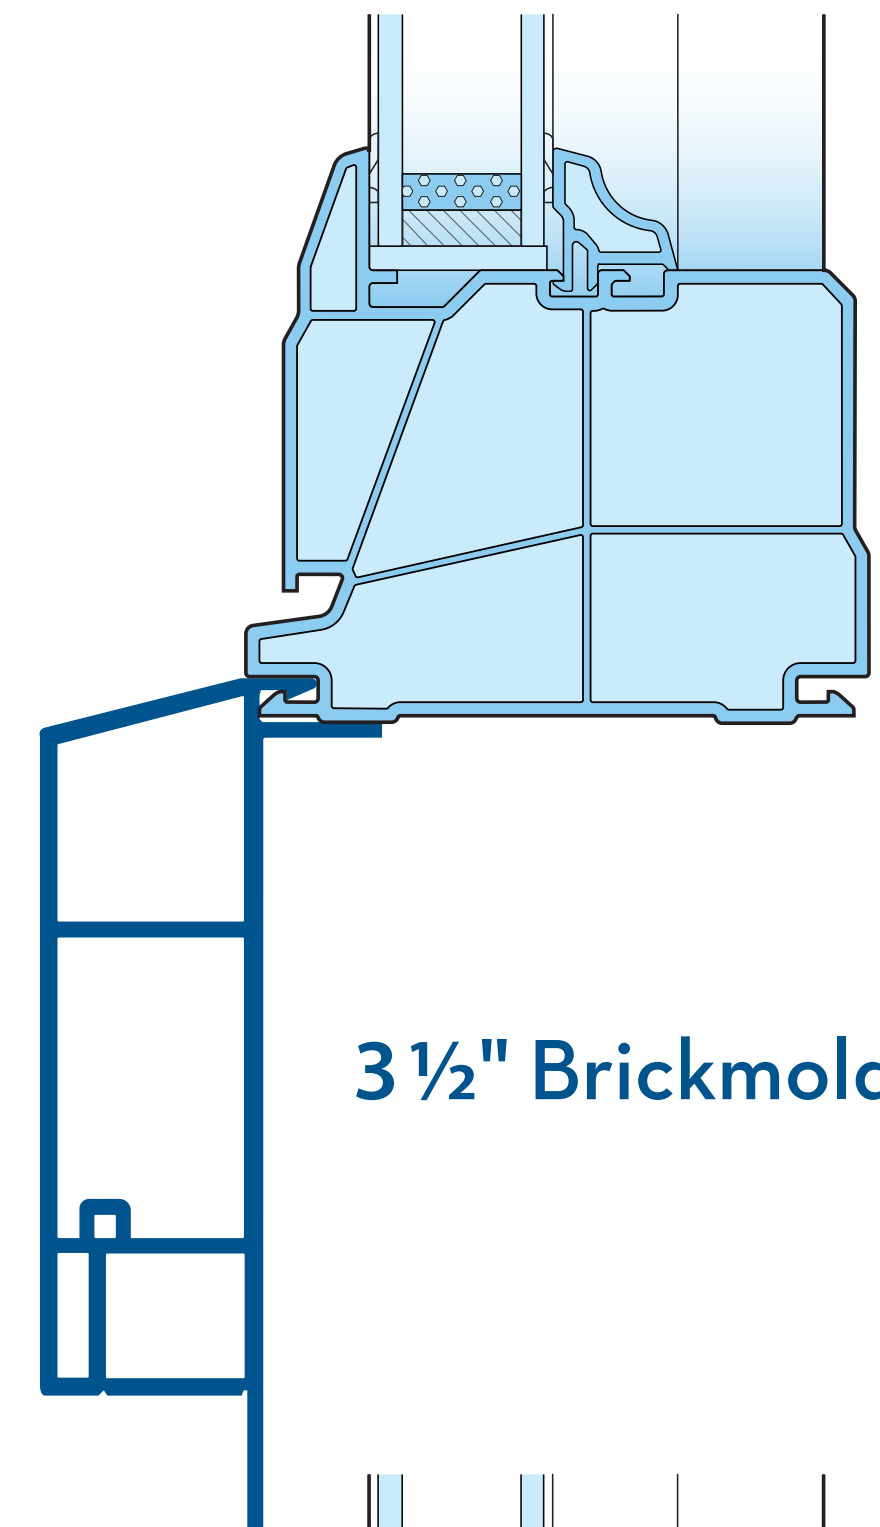

1 1/2" Brickmold with Cap

2" Brickmold with Cap

1/2" Brickmold

1 1/4" Brickmold

1 1/2" Brickmold

3 1/2" Brickmold

Mullion Groove Cover

Nail Fin

Sill Expander

Wood/Drywall Return

Optional Pine/Oak/Foam Vinyl Wrap Available to 8 3/8" Max Depth

15/16" Vinyl Jamb Extension

1 3/8" Vinyl Jamb Extension

3 3/8" Vinyl Jamb Extension

**AVAILABLE
OPTIONS FOR
SERIES 1000
WINDOWS**

actual sizes shown