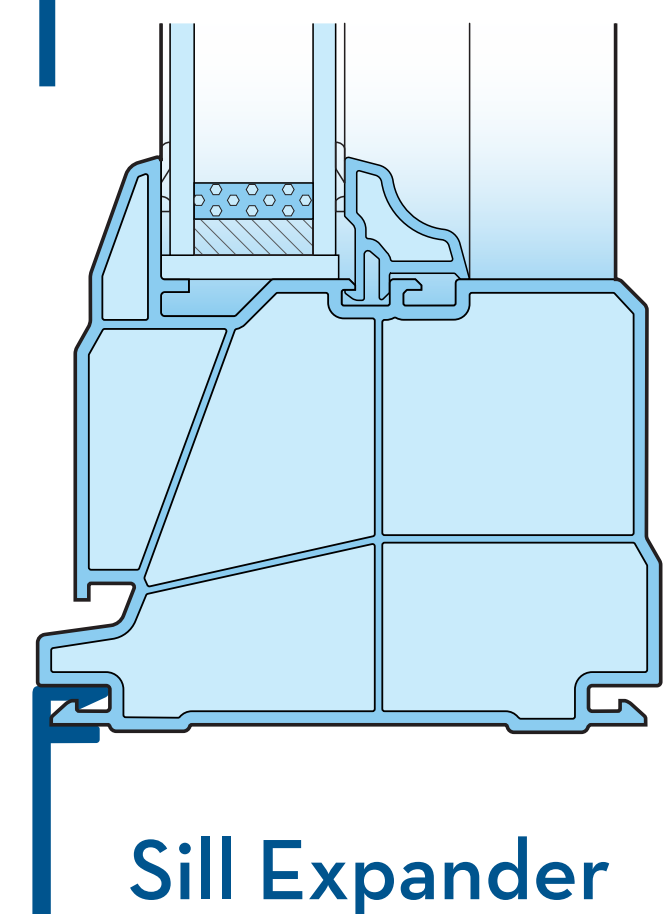

1 1/2" Brickmold with Cap

2" Brickmold with Cap

1/2" Brickmold

1 1/4" Brickmold

1 1/2" Brickmold

3 1/2" Brickmold

Mullion Groove Cover

Nail Fin

Sill Expander

Wood/Drywall Return

Optional Pine/Oak/Foam Vinyl Wrap Available to 8 3/8" Max Depth

15/16" Vinyl Jamb Extension

1 3/8" Vinyl Jamb Extension

3 3/8" Vinyl Jamb Extension

**AVAILABLE
OPTIONS FOR
SERIES 1000
WINDOWS**

actual sizes shown