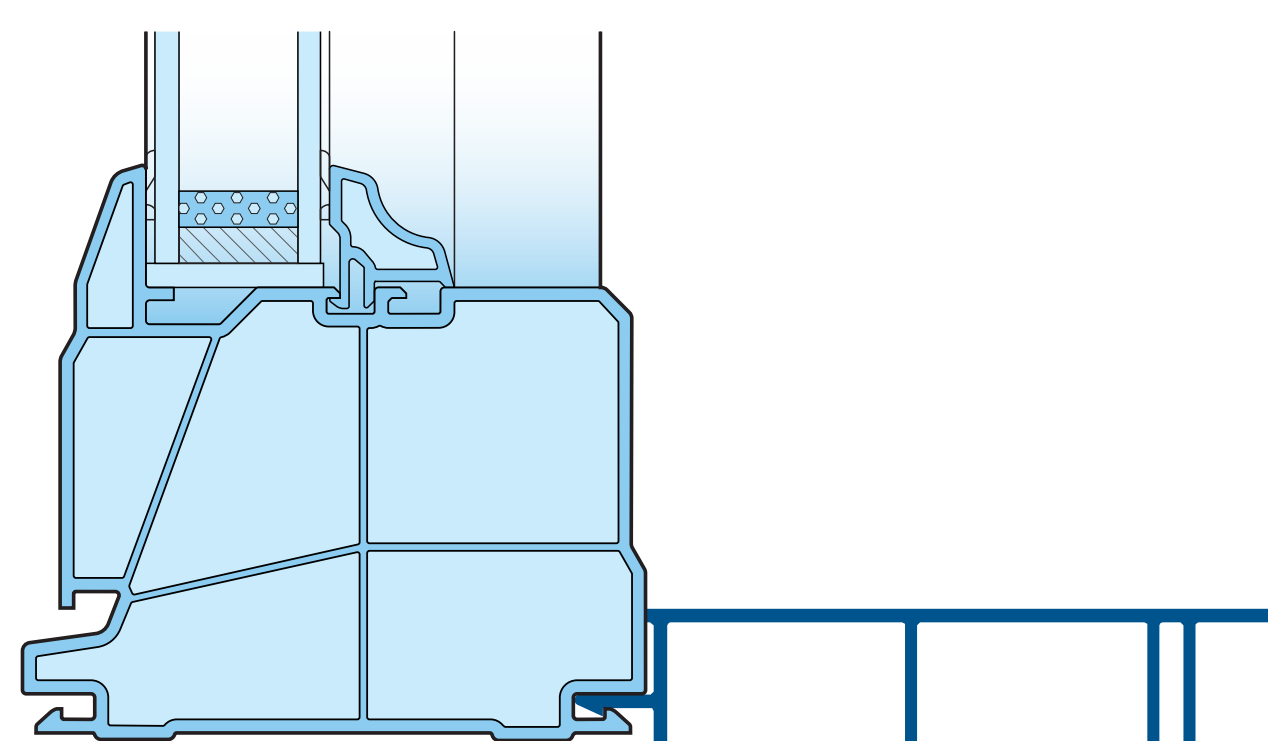

1 1/2" Brickmold with Cap

2" Brickmold with Cap

1/2" Brickmold

1 1/4" Brickmold

1 1/2" Brickmold

3 1/2" Brickmold

Mullion Groove Cover

Nail Fin

Sill Expander

Wood/Drywall Return

Optional Pine/Oak/Foam Vinyl Wrap Available to 8 3/8" Max Depth

15/16" Vinyl Jamb Extension

1 3/8" Vinyl Jamb Extension

3 3/8" Vinyl Jamb Extension

**AVAILABLE
OPTIONS FOR
SERIES 1000
WINDOWS**

actual sizes shown