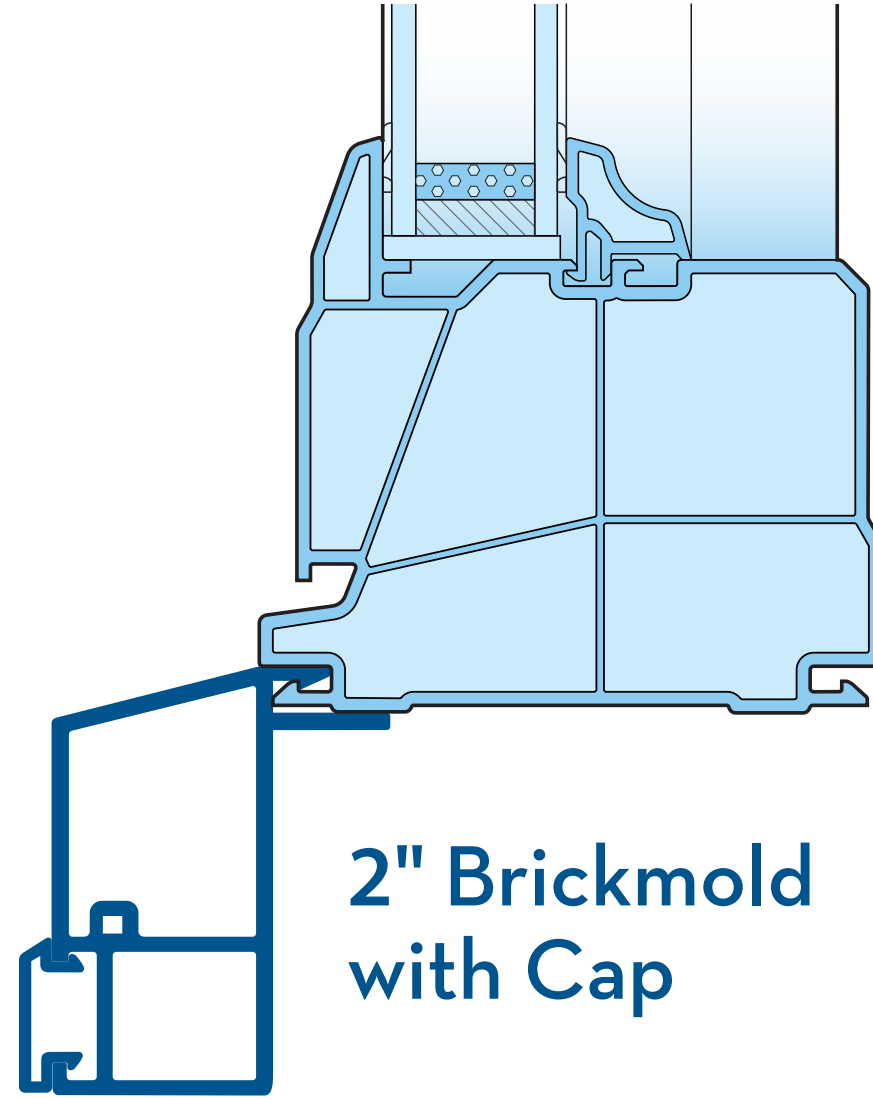

1 1/2" Brickmold with Cap

2" Brickmold with Cap

1/2" Brickmold

1 1/4" Brickmold

1 1/2" Brickmold

3 1/2" Brickmold

Mullion Groove Cover

Nail Fin

Sill Expander

Wood/Drywall Return

Optional Pine/Oak/Foam Vinyl Wrap Available to 8 3/8" Max Depth

15/16" Vinyl Jamb Extension

1 3/8" Vinyl Jamb Extension

3 3/8" Vinyl Jamb Extension

**AVAILABLE
OPTIONS FOR
SERIES 1000
WINDOWS**

actual sizes shown