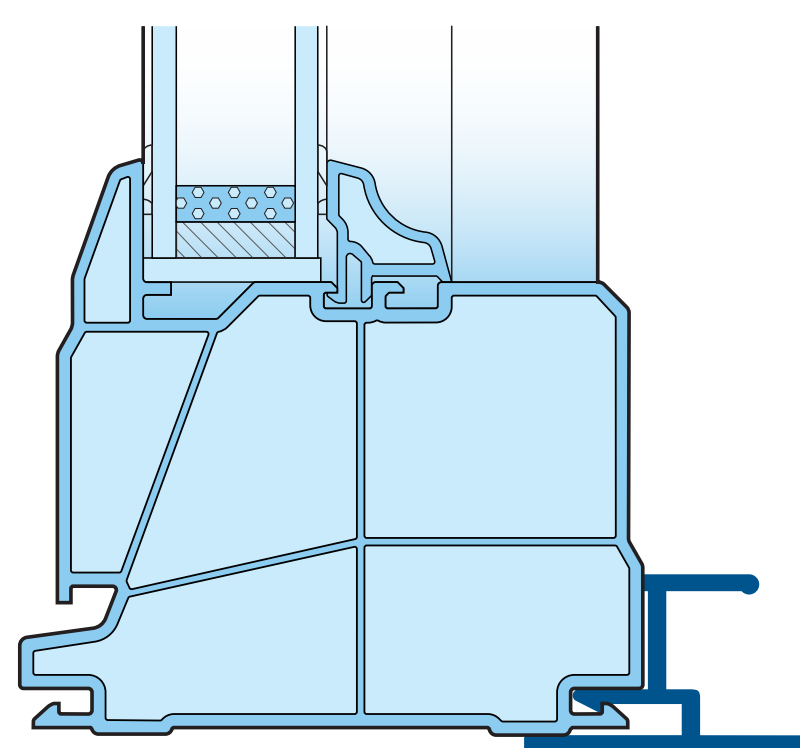

1 1/2" Brickmold with Cap

2" Brickmold with Cap

1/2" Brickmold

1 1/4" Brickmold

1 1/2" Brickmold

3 1/2" Brickmold

Mullion Groove Cover

Nail Fin

Sill Expander

Wood/Drywall Return

Optional Pine/Oak/Foam Vinyl Wrap Available to 8 3/8" Max Depth

15/16" Vinyl Jamb Extension

1 3/8" Vinyl Jamb Extension

3 3/8" Vinyl Jamb Extension

**AVAILABLE
OPTIONS FOR
SERIES 1000
WINDOWS**

actual sizes shown