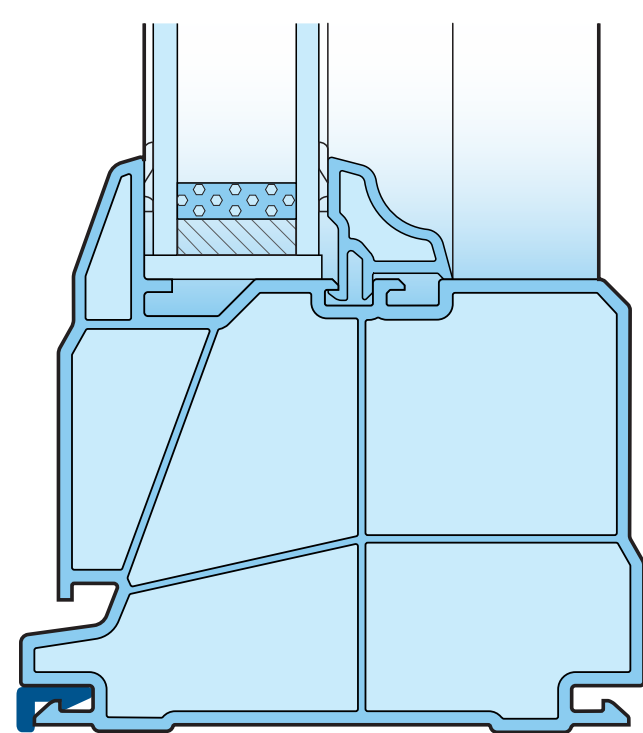

1 1/2" Brickmold with Cap

2" Brickmold with Cap

1/2" Brickmold

1 1/4" Brickmold

1 1/2" Brickmold

3 1/2" Brickmold

Mullion Groove Cover

Nail Fin

Sill Expander

Wood/Drywall Return

Optional Pine/Oak/Foam Vinyl Wrap Available to 8 3/8" Max Depth

15/16" Vinyl Jamb Extension

1 3/8" Vinyl Jamb Extension

3 3/8" Vinyl Jamb Extension

**AVAILABLE
OPTIONS FOR
SERIES 1000
WINDOWS**

actual sizes shown