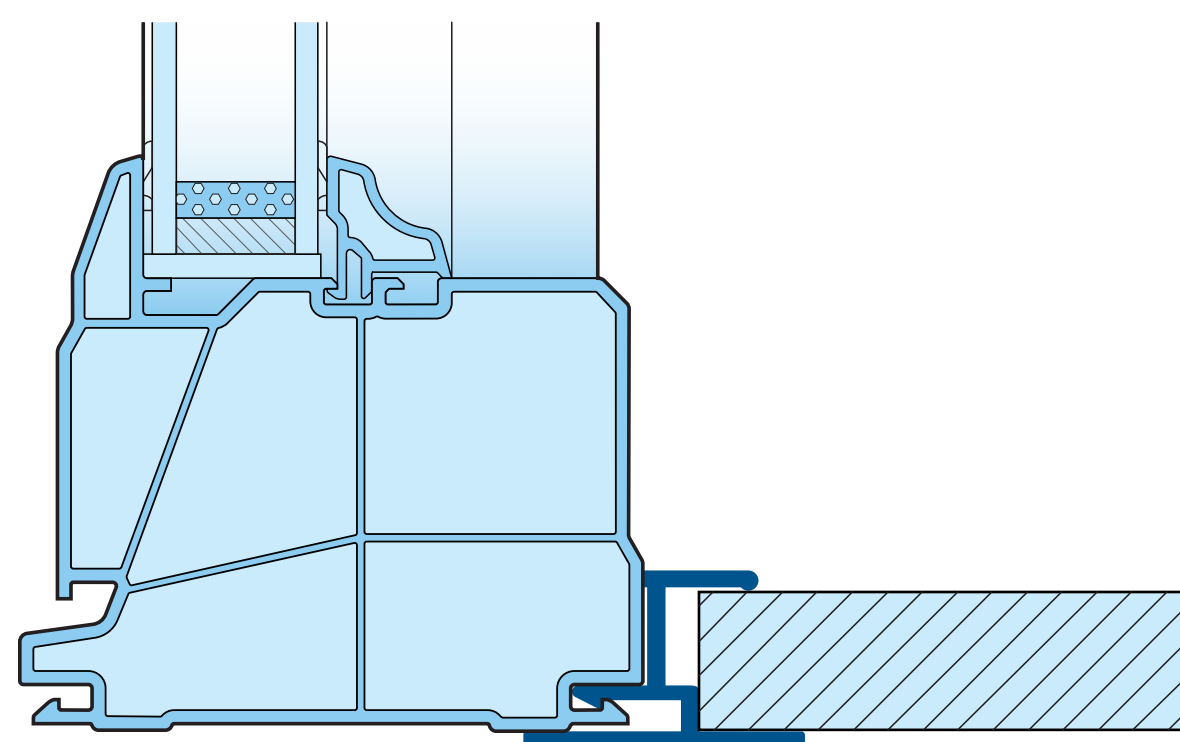

1 1/2" Brickmold with Cap

2" Brickmold with Cap

1/2" Brickmold

1 1/4" Brickmold

1 1/2" Brickmold

3 1/2" Brickmold

Mullion Groove Cover

Nail Fin

Sill Expander

Wood/Drywall Return

Optional Pine/Oak/Foam Vinyl Wrap Available to 8 3/8" Max Depth

15/16" Vinyl Jamb Extension

1 3/8" Vinyl Jamb Extension

3 3/8" Vinyl Jamb Extension

**AVAILABLE
OPTIONS FOR
SERIES 1000
WINDOWS**

actual sizes shown