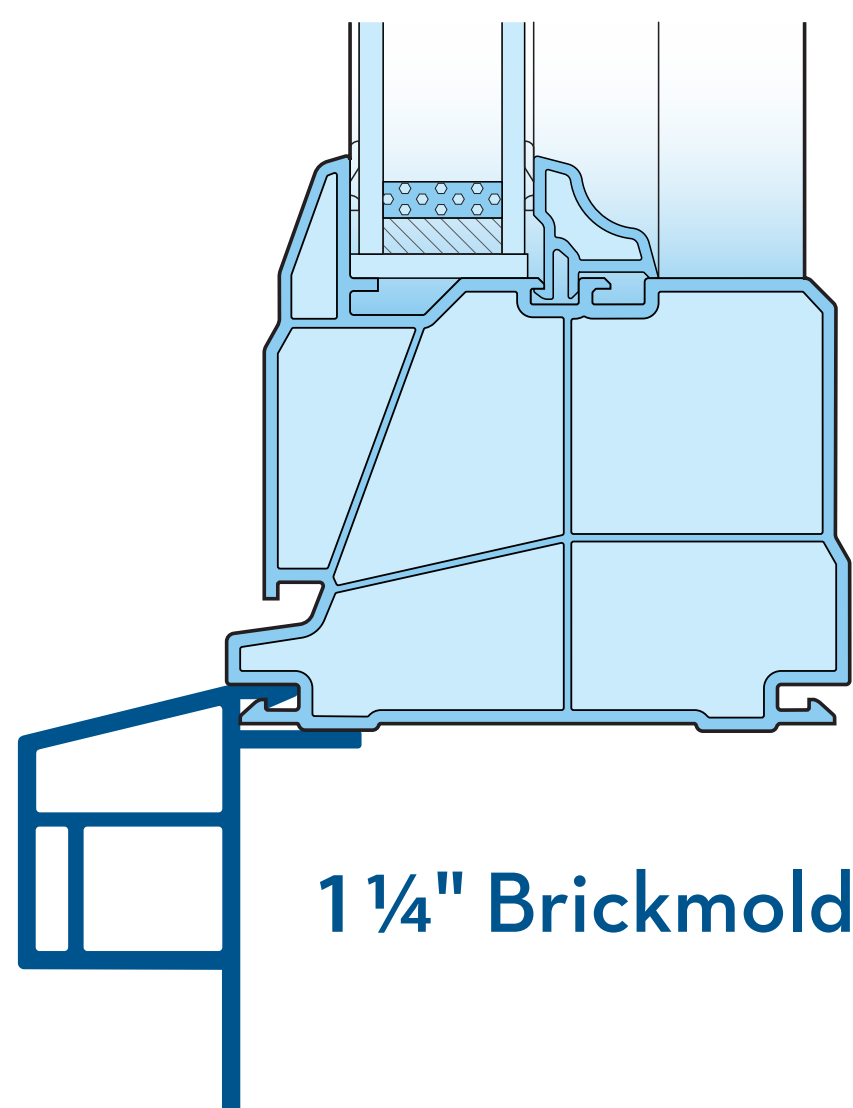

1 1/2" Brickmold with Cap

2" Brickmold with Cap

1/2" Brickmold

1 1/4" Brickmold

1 1/2" Brickmold

3 1/2" Brickmold

Mullion Groove Cover

Nail Fin

Sill Expander

Wood/Drywall Return

Optional Pine/Oak/Foam Vinyl Wrap Available to 8 3/8" Max Depth

15/16" Vinyl Jamb Extension

1 3/8" Vinyl Jamb Extension

3 3/8" Vinyl Jamb Extension

**AVAILABLE
OPTIONS FOR
SERIES 1000
WINDOWS**

actual sizes shown