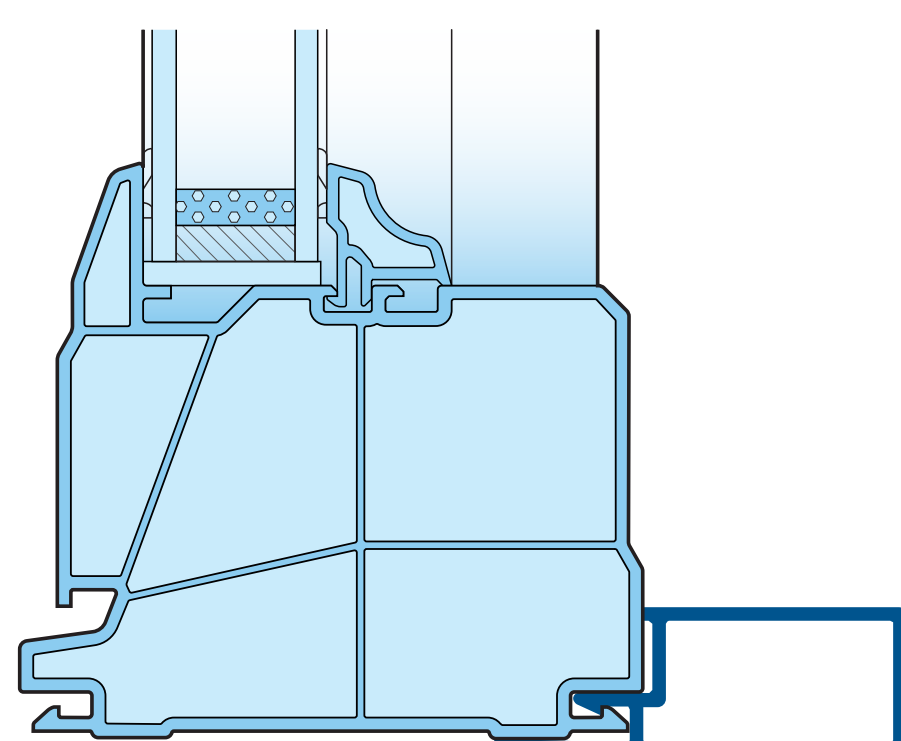

1 1/2" Brickmold with Cap

2" Brickmold with Cap

1/2" Brickmold

1 1/4" Brickmold

1 1/2" Brickmold

3 1/2" Brickmold

Mullion Groove Cover

Nail Fin

Sill Expander

Wood/Drywall Return

Optional Pine/Oak/Foam Vinyl Wrap Available to 8 3/8" Max Depth

15/16" Vinyl Jamb Extension

1 3/8" Vinyl Jamb Extension

3 3/8" Vinyl Jamb Extension

**AVAILABLE
OPTIONS FOR
SERIES 1000
WINDOWS**

actual sizes shown