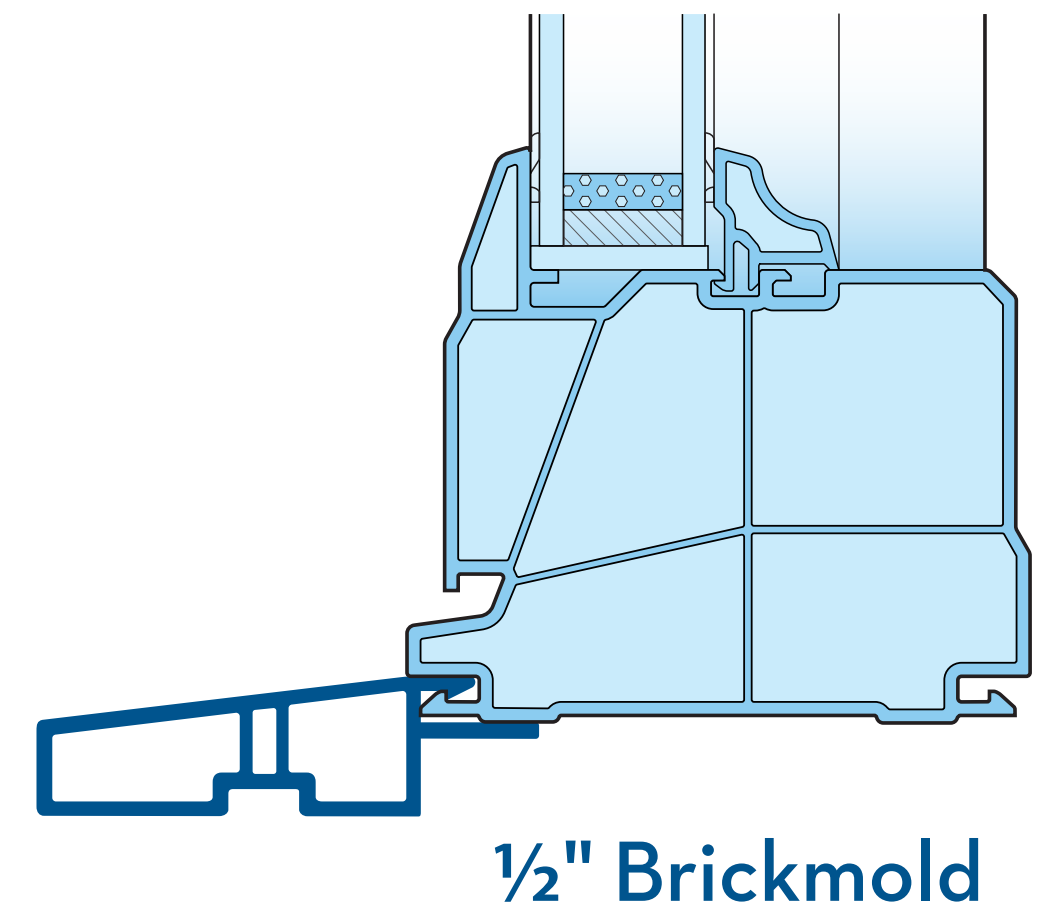

1 1/2" Brickmold with Cap

2" Brickmold with Cap

1/2" Brickmold

1 1/4" Brickmold

1 1/2" Brickmold

3 1/2" Brickmold

Mullion Groove Cover

Nail Fin

Sill Expander

Wood/Drywall Return

Optional Pine/Oak/Foam Vinyl Wrap Available to 8 3/8" Max Depth

15/16" Vinyl Jamb Extension

1 3/8" Vinyl Jamb Extension

3 3/8" Vinyl Jamb Extension

**AVAILABLE
OPTIONS FOR
SERIES 1000
WINDOWS**

actual sizes shown