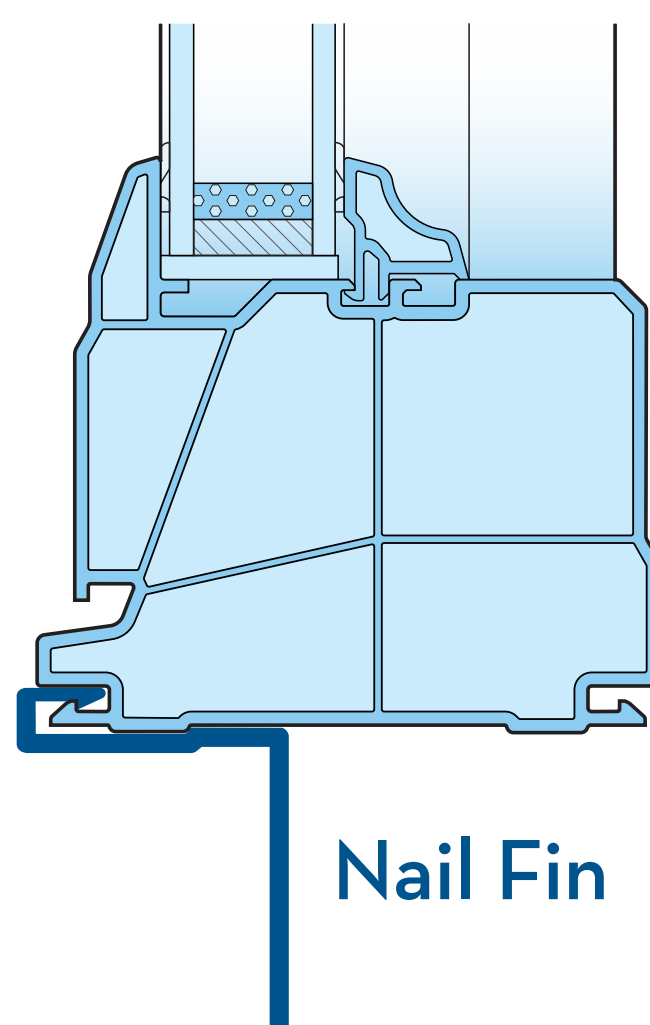

1 1/2" Brickmold with Cap

2" Brickmold with Cap

1/2" Brickmold

1 1/4" Brickmold

1 1/2" Brickmold

3 1/2" Brickmold

Mullion Groove Cover

Nail Fin

Sill Expander

Wood/Drywall Return

Optional Pine/Oak/Foam Vinyl Wrap Available to 8 3/8" Max Depth

15/16" Vinyl Jamb Extension

1 3/8" Vinyl Jamb Extension

3 3/8" Vinyl Jamb Extension

**AVAILABLE
OPTIONS FOR
SERIES 1000
WINDOWS**

actual sizes shown