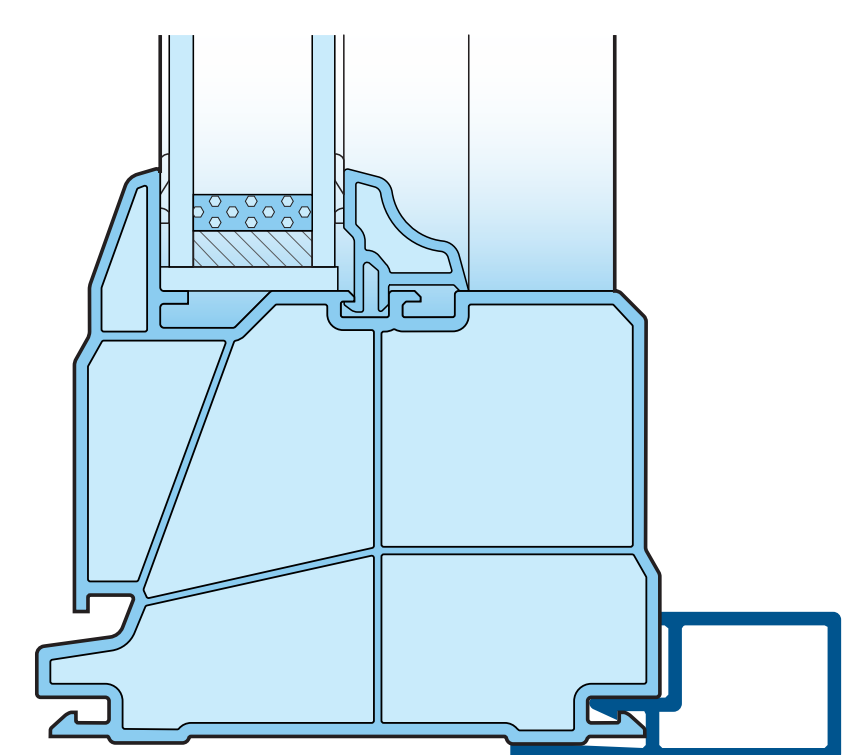

1 1/2" Brickmold with Cap

2" Brickmold with Cap

1/2" Brickmold

1 1/4" Brickmold

1 1/2" Brickmold

3 1/2" Brickmold

Mullion Groove Cover

Nail Fin

Sill Expander

Wood/Drywall Return

Optional Pine/Oak/Foam Vinyl Wrap Available to 8 3/8" Max Depth

15/16" Vinyl Jamb Extension

1 3/8" Vinyl Jamb Extension

3 3/8" Vinyl Jamb Extension

**AVAILABLE
OPTIONS FOR
SERIES 1000
WINDOWS**

actual sizes shown