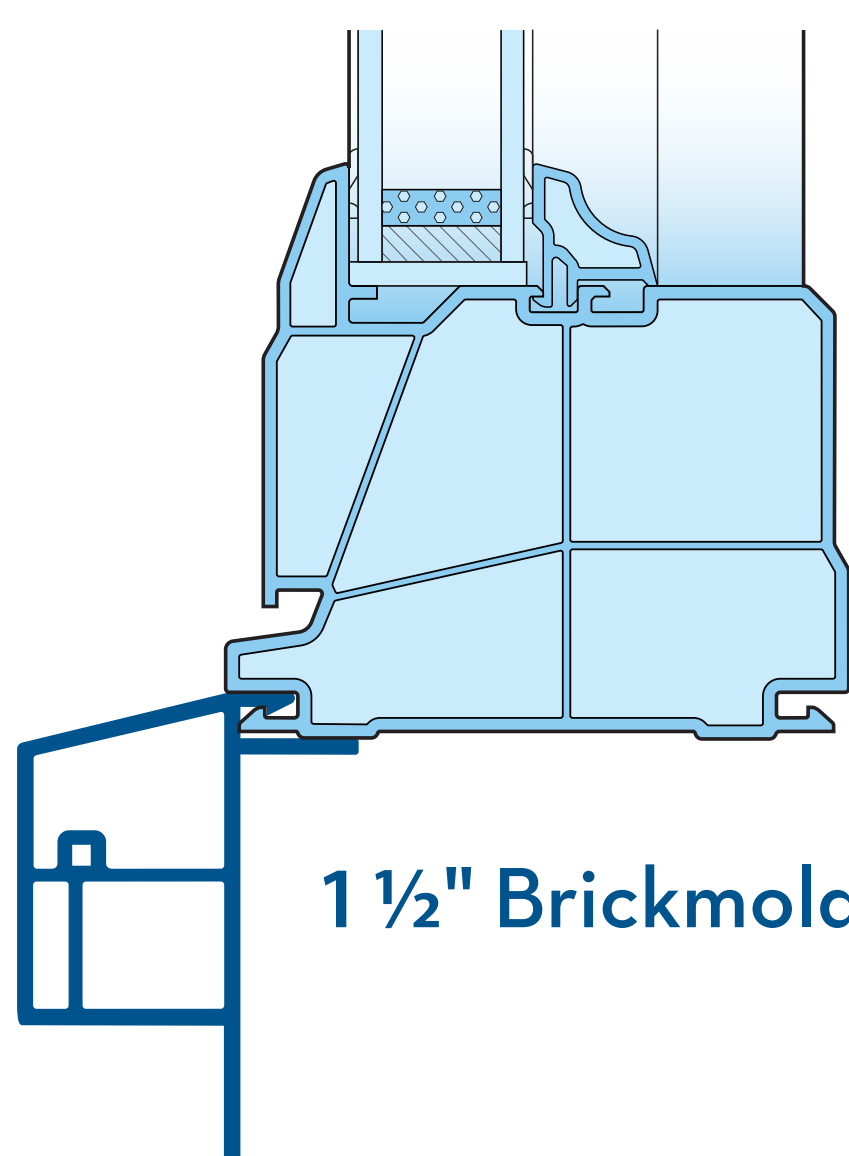

1 1/2" Brickmold with Cap

2" Brickmold with Cap

1/2" Brickmold

1 1/4" Brickmold

1 1/2" Brickmold

3 1/2" Brickmold

Mullion Groove Cover

Nail Fin

Sill Expander

Wood/Drywall Return

Optional Pine/Oak/Foam Vinyl Wrap Available to 8 3/8" Max Depth

15/16" Vinyl Jamb Extension

1 3/8" Vinyl Jamb Extension

3 3/8" Vinyl Jamb Extension

**AVAILABLE
OPTIONS FOR
SERIES 1000
WINDOWS**

actual sizes shown